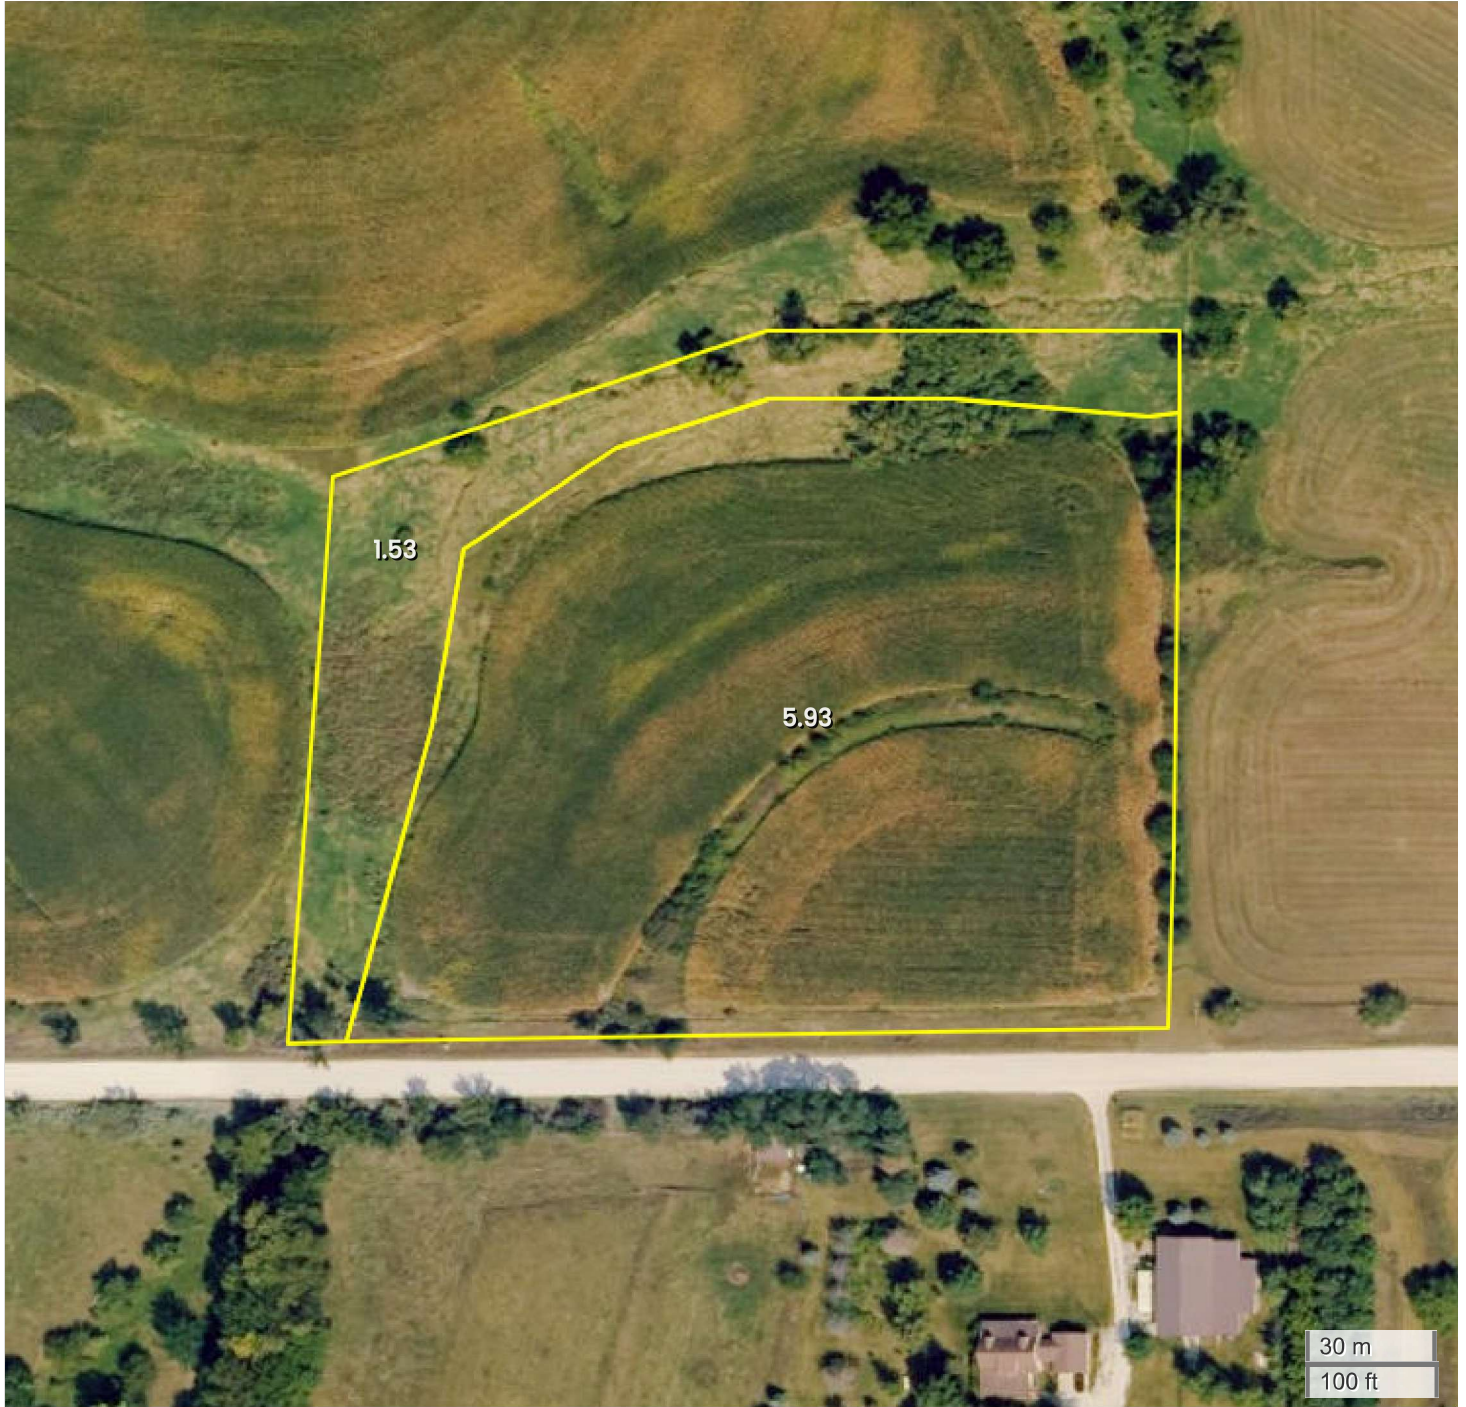

WARREN CO BUILDING SITE
AERIAL MAP

Center: 41.292339, -93.358398

14-75N-22W

Belmont Township

Warren County, IA

FarmWorth, LLC makes no warranties, express or implied, regarding the accuracy of any information provided through FarmWorth.com. User is solely responsible for independently verifying all information prior to use and waives any claims against FarmWorth, LLC arising from inaccuracies in such information.